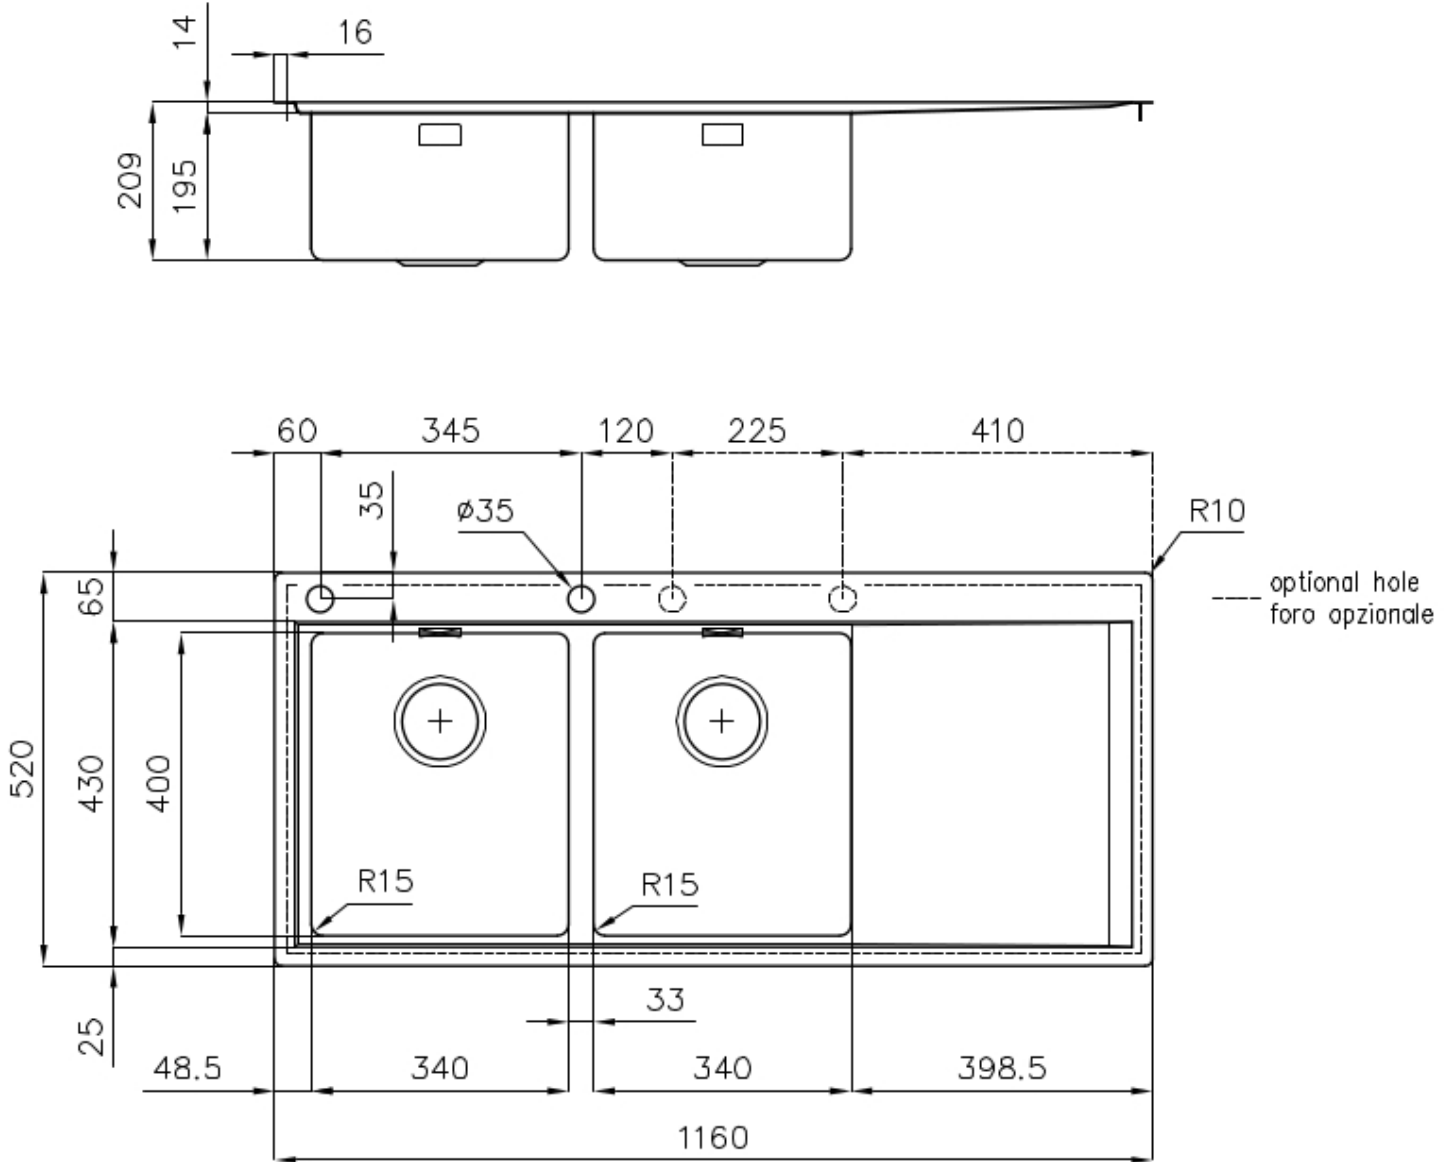

TECHNICAL DATA