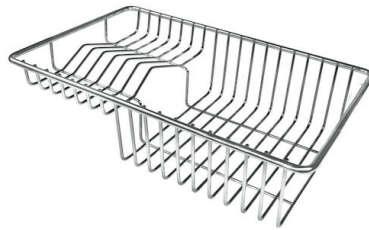

## OPTIONAL ACCESSORIES

**Glass chopping board**  
8631 300

**HDPE Chopping board**  
8657 001

**HPDE Twin chopping board**  
8644 101

**Stainless steel basket**  
8611 000

**Stainless steel plate rack**  
8100 303  
\* only in combination with the accessory  
8644 101

**White bowl**  
8153 100

**Graters kit with ring-holder and  
food collection tray**  
8159 101  
\* only in combination with the accessory  
8644 101

**Stainless steel perforated tray**  
8151 000  
\* only in combination with the accessory  
8644 101